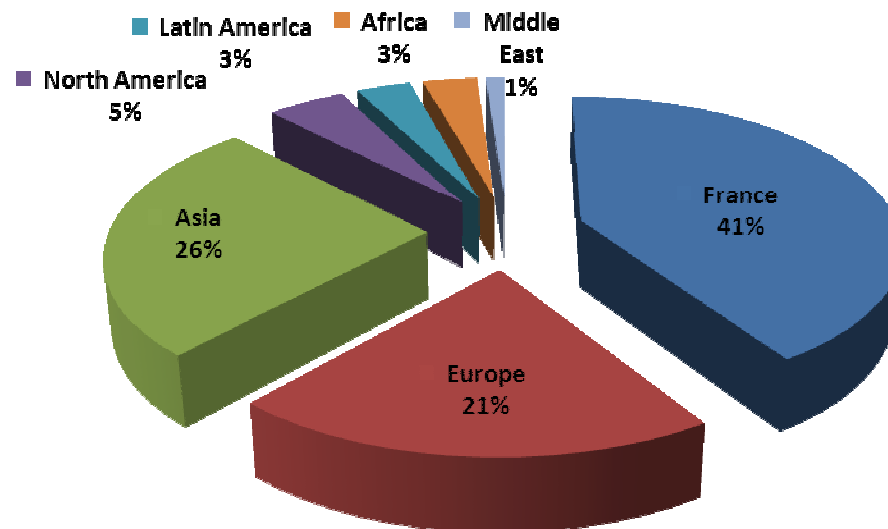

DIRECTION DES FORMATIONS MASTERS ET MASTÈRES SPÉCIALISÉS

www.isae.fr

Masters Masters of Science

Mastères spécialisés Advanced masters

ISAE masters class 2011/2012

- 339 full-time including students and auditors,
 - including 55 Chinese students in China (Airbus partnership)
- 263 students and 21 auditors in Toulouse (550 applicants),
 - Including 158 International students in Toulouse, from 32 countries :