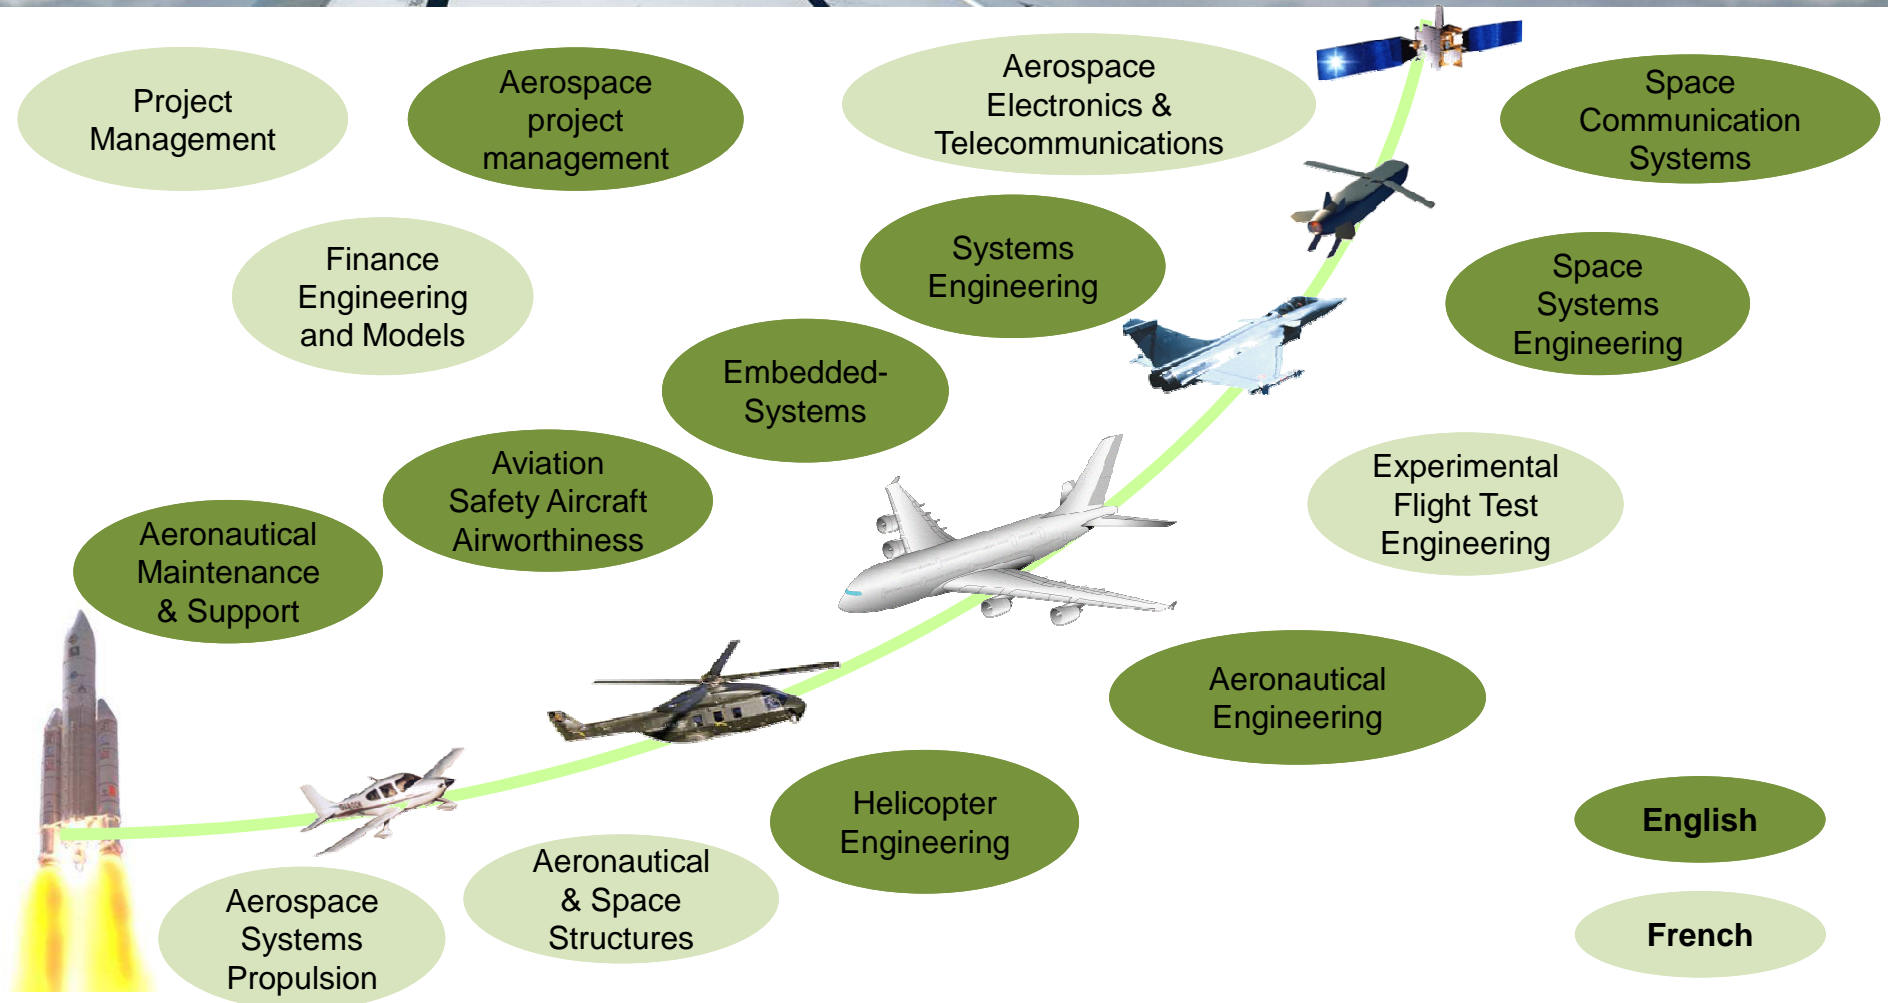

DIRECTION DES FORMATIONS MASTERS ET MASTÈRES SPÉCIALISÉS

www.isae.fr

Masters Masters of Science

Mastères spécialisés Advanced masters

ISAE masters class 2011/2012

- 339 full-time including students and auditors,
 - including 55 Chinese students in China (Airbus partnership)
- 263 students and 21 auditors in Toulouse (550 applicants),
 - Including 158 International students in Toulouse, from 32 countries :

Partners

HEC,
 Ecole de l'Air,
 ENAC,
 ENSEEIHT,
 Telecom Bretagne,
 ESC Toulouse,
 INSA,
 TelecomSud Paris

Eurocopter
 Airbus
 Thales Alenia Space

CAUC China
 UNSW Australia
 UPNM Malaysia

ISAE: Origin of master international students