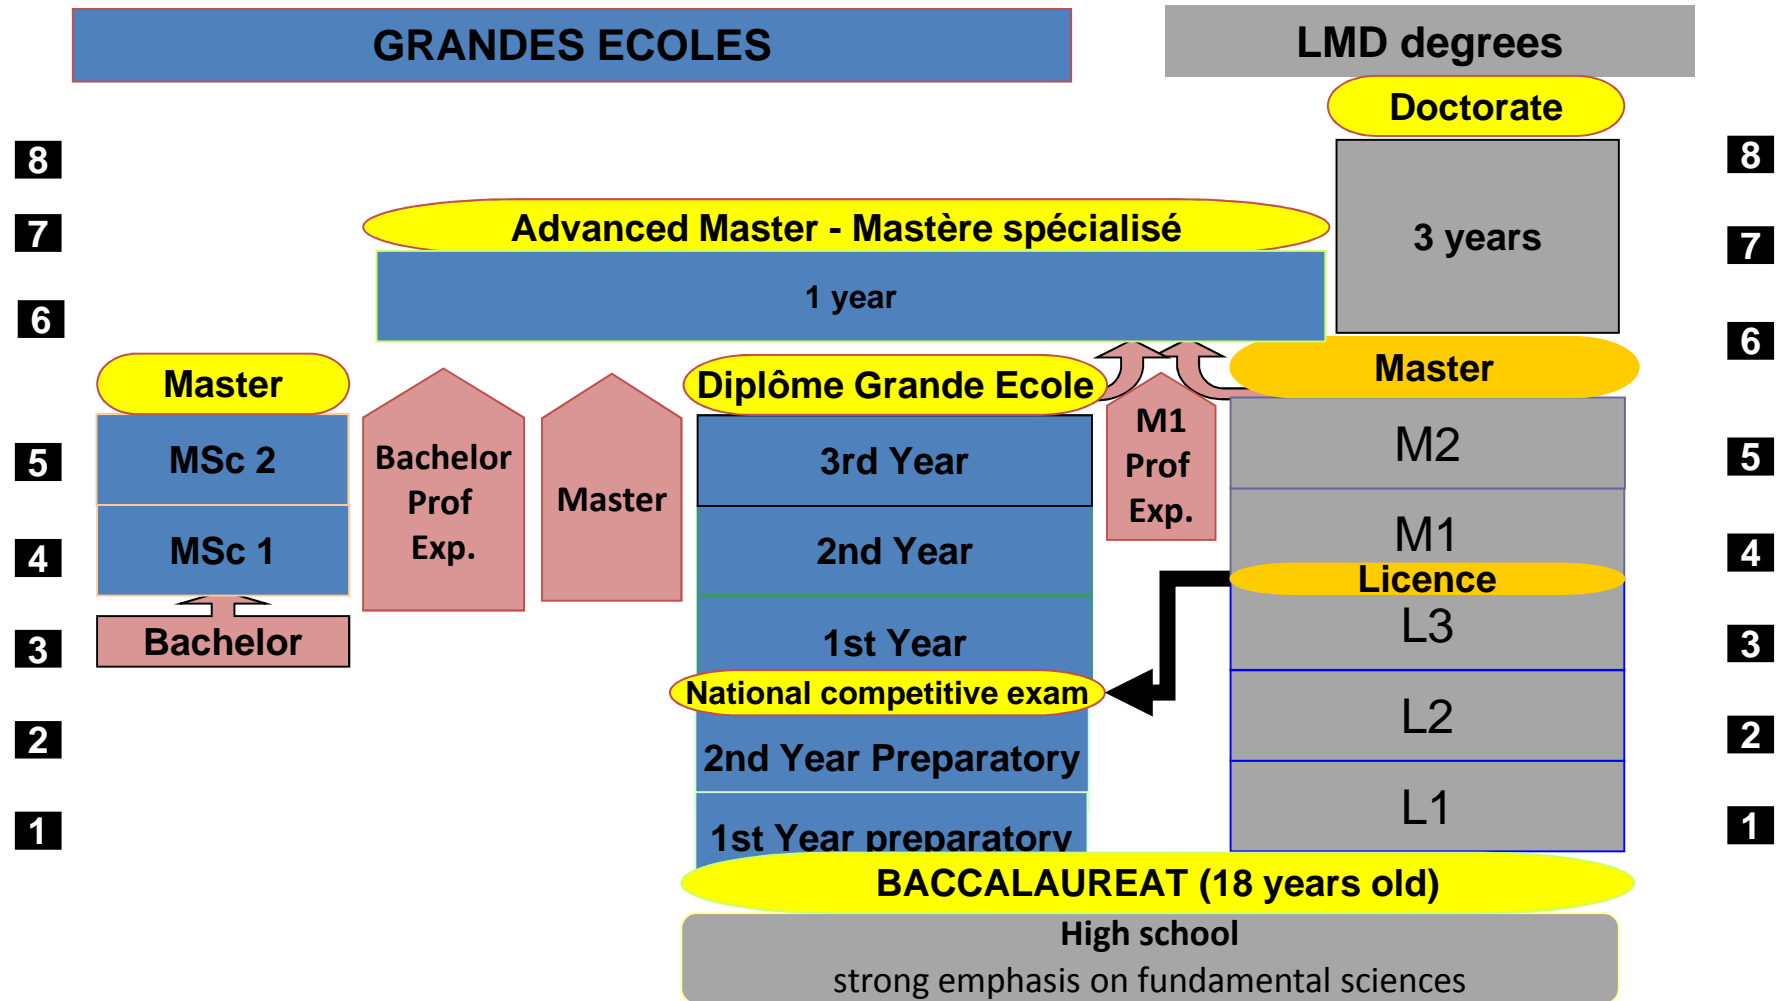

DIRECTION DES FORMATIONS MASTERS ET MASTÈRES SPÉCIALISÉS

www.isae.fr

Masters Masters of Science

Mastères spécialisés Advanced masters

ISAE masters class 2011/2012

- 339 full-time including students and auditors,
 - including 55 Chinese students in China (Airbus partnership)
- 263 students and 21 auditors in Toulouse (550 applicants),
 - Including 158 International students in Toulouse, from 32 countries :