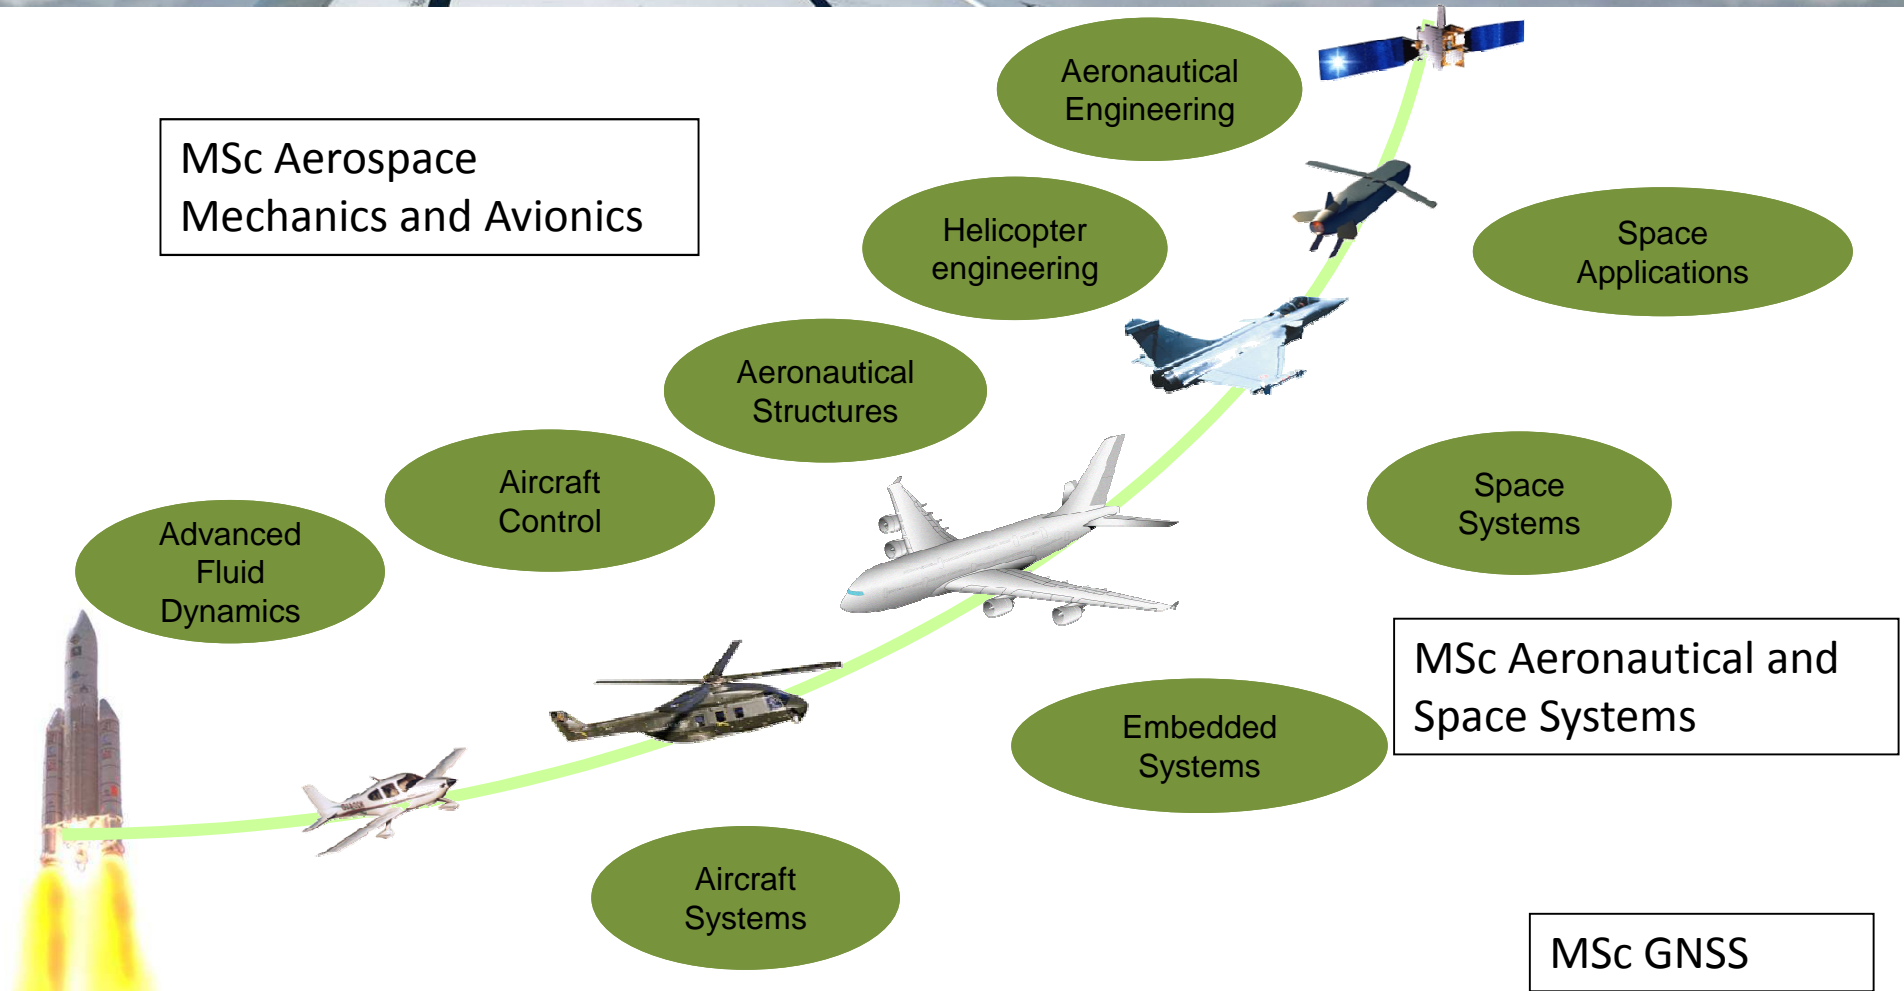

DIRECTION DES FORMATIONS MASTERS ET MASTÈRES SPÉCIALISÉS

www.isae.fr

Masters Masters of Science

Mastères spécialisés Advanced masters

ISAE masters class 2011/2012

- 339 full-time including students and auditors,
 - including 55 Chinese students in China (Airbus partnership)
- 263 students and 21 auditors in Toulouse (550 applicants),
 - Including 158 International students in Toulouse, from 32 countries :

Partners

HEC,
 Ecole de l'Air,
 ENAC,
 ENSEEIHT,
 Telecom Bretagne,
 ESC Toulouse,
 INSA,
 TelecomSud Paris

Eurocopter
 Airbus
 Thales Alenia Space

CAUC China
 UNSW Australia
 UPNM Malaysia

ISAE: Origin of master international students